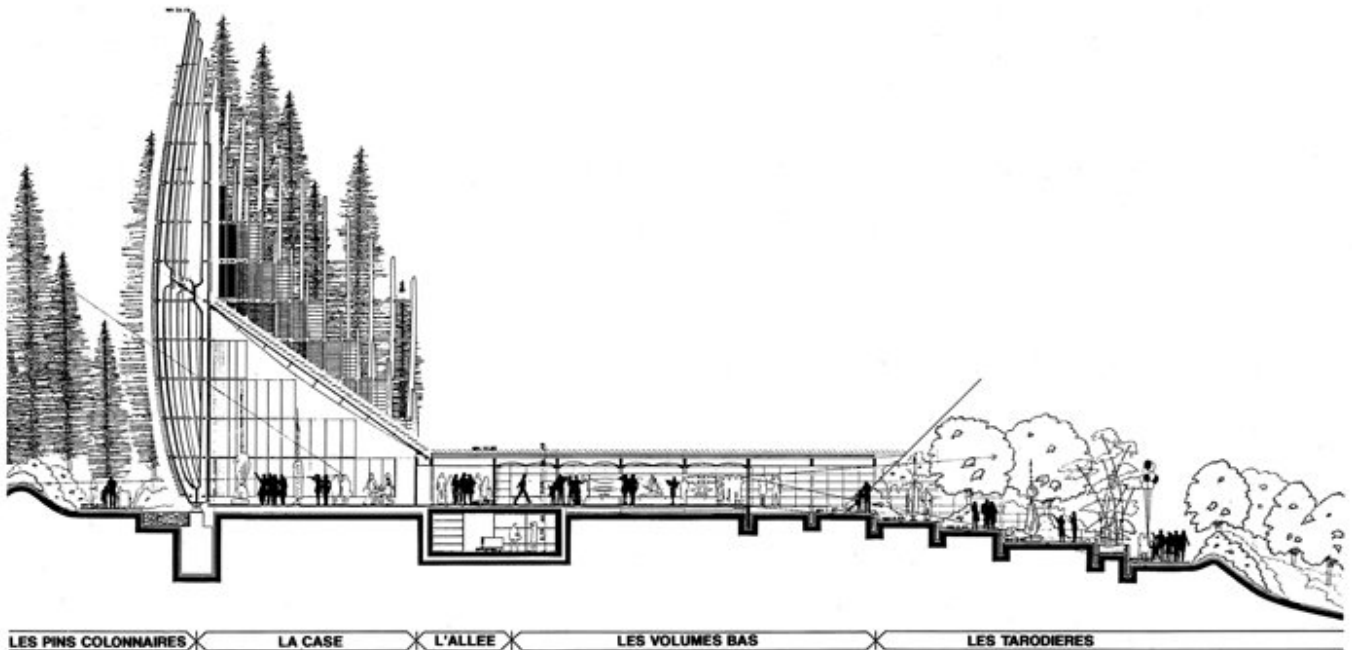

**VILLAGE 1 : ACCUEIL, EXPOSITION, CAFETERIA, SPECTACLE**

COUPE SUR EXPOSITIONS

Titolo	Village 1: accueil, exposition, cafeteria, spectacle. Coupe salle d'exposition
Scala	1:50
Dimensione	228x87 cm
Data	(1993)
Numero Disegno	-
Codice disegno	NOU_E_002
Autore	Renzo Piano Building Workshop
Copyright	Fondazione Renzo Piano