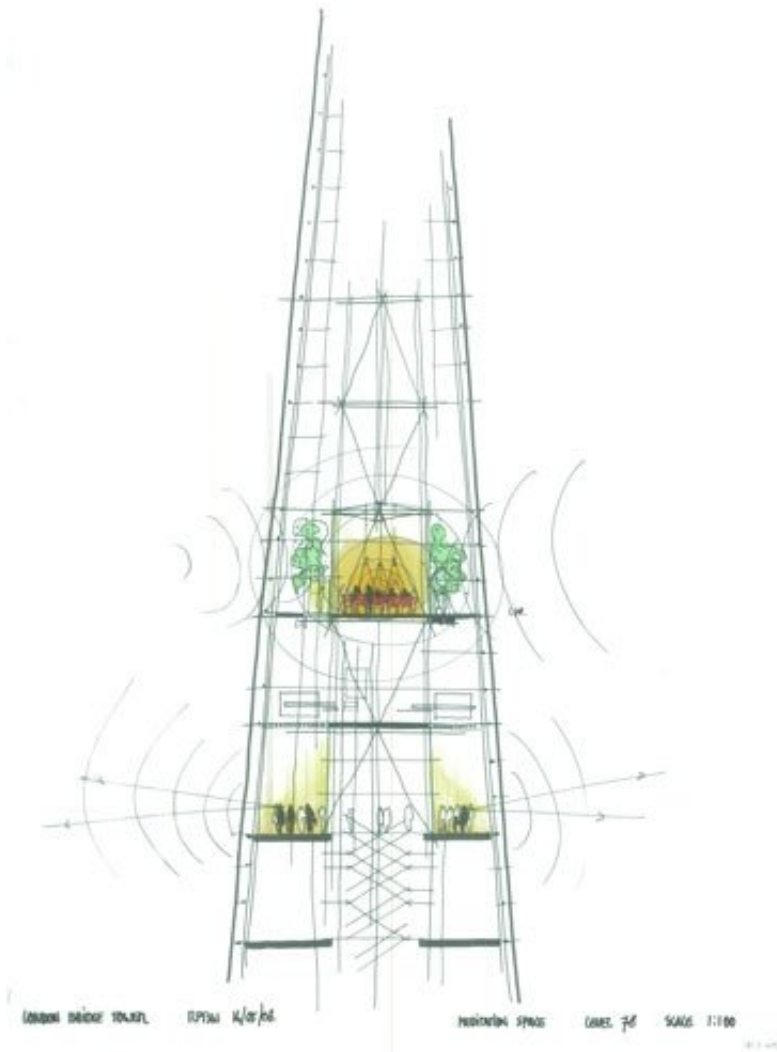

09 - 2008/05/14 - 1/2

Title	Meditation place-level 78
Scale	1:100
Size	A2
Date	2008/05/14
Drawing number	-
Drawing code	LBT_E_009

Author	Renzo Piano Building Workshop/ Joost Moolhuijzen
--------	--------------------------------------------------