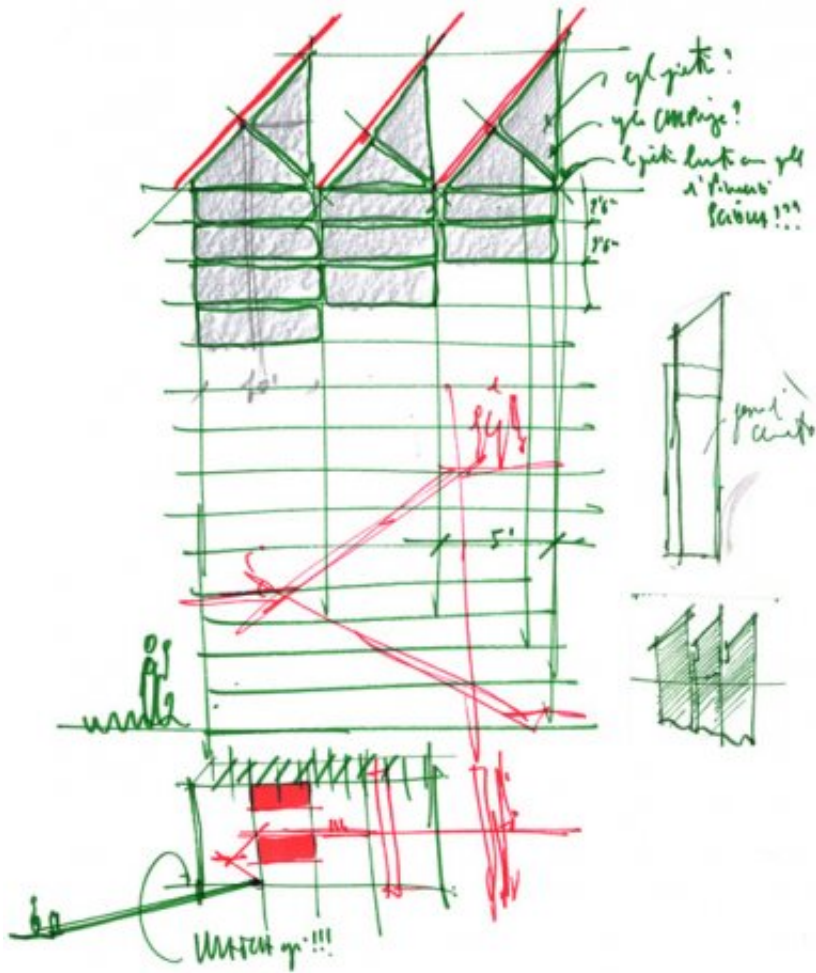

facade detail

Subject	Facade detail and entrance stairs
Scale	-
Size	A3
Date	2005-04
Drawing number	-
Drawing code	LAC-rp_306

Author	Renzo Piano
--------	-------------

Copyright	Renzo Piano
-----------	-------------
