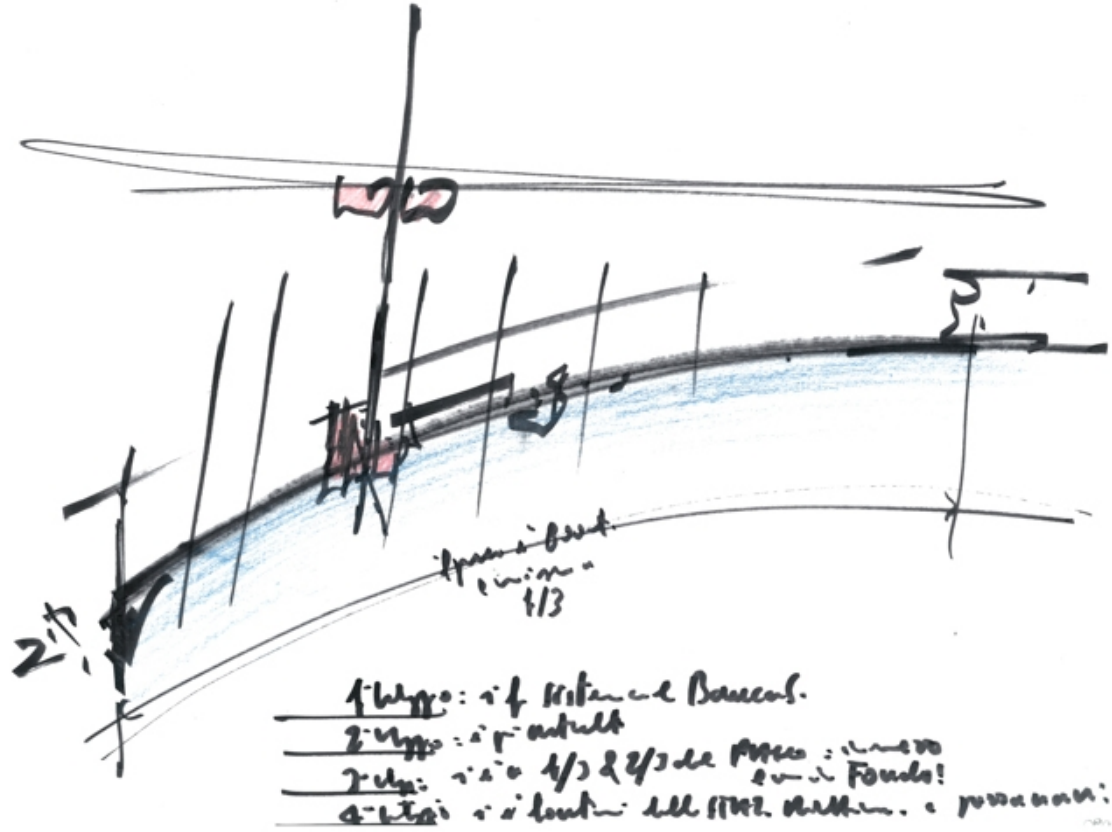

10\_1016

Subject	Study of the seafront
Scale	-
Size	Iso A3
Date	2010-10
Drawing number	-
Drawing code	San-rp_090
Author	Renzo Piano
Copyright	Renzo Piano