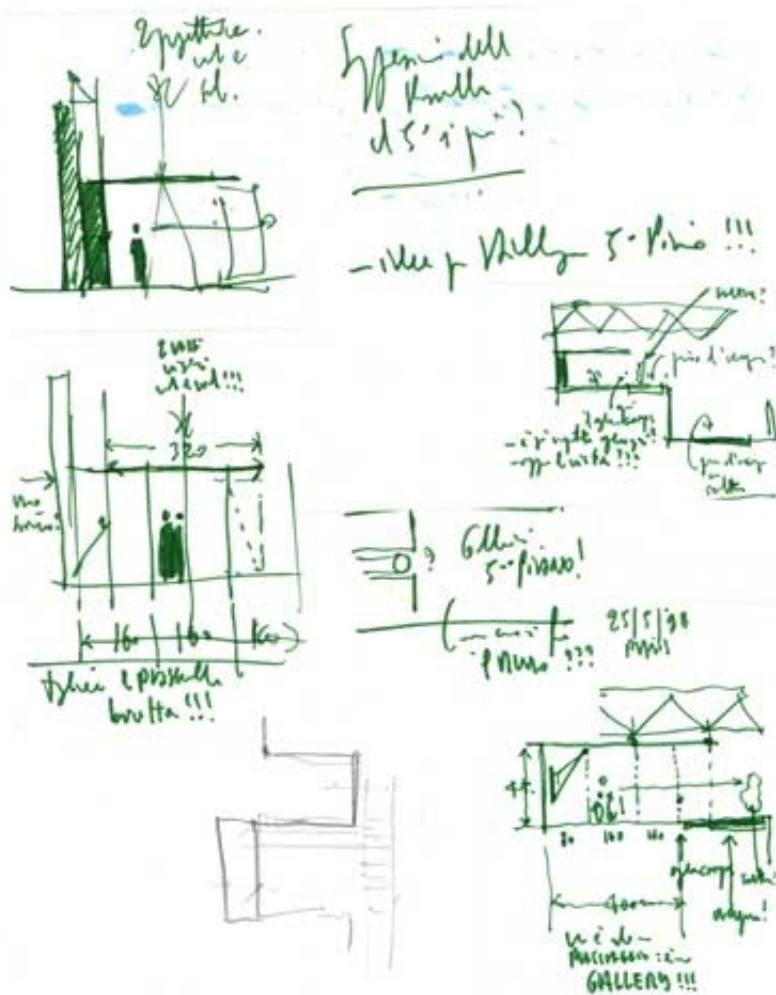

# DEADDOING

Subject

-

Scale

-

Size

A3

Date

1998/01/25

Drawing number

-

Drawing code

be2-rp\_004

---

Author	Renzo Piano
--------	-------------

---