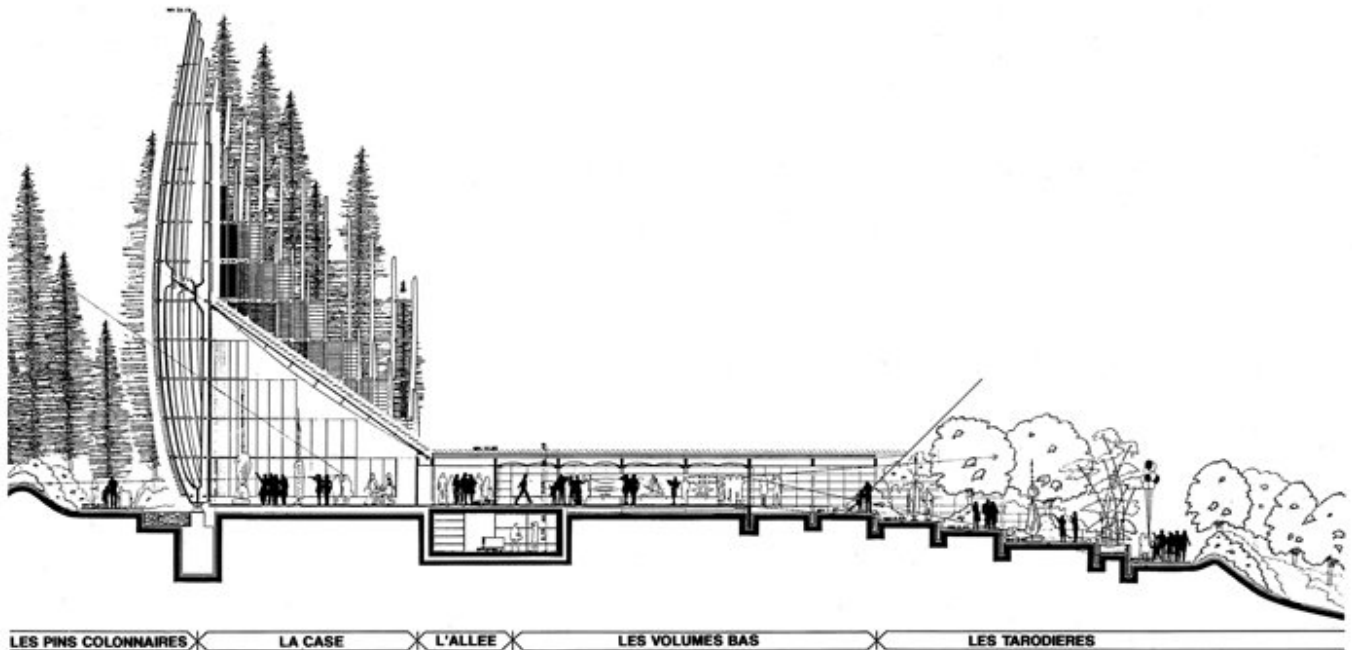

VILLAGE 1 : ACCUEIL, EXPOSITION, CAFETERIA, SPECTACLE

COUPE SUR EXPOSITIONS

Title	Village 1: accueil, exposition, cafeteria, spectacle. Coupe salle d'exposition
Scale	1:50
Size	228x87 cm
Date	(1993)
Drawing number	-
Drawing code	NOU_E_002
Author	Renzo Piano Building Workshop
Copyright	Fondazione Renzo Piano